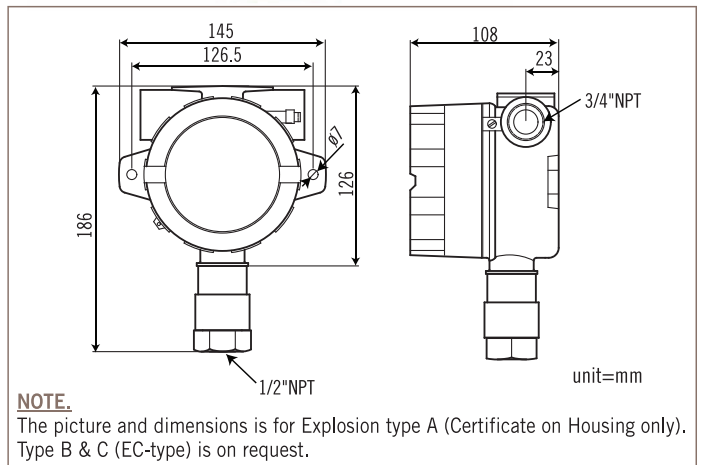

PRESSURE SWITCH EXPLOSION PROOF TYPE PS2000X

**CLASS I, GROUPS A, B, C, D;
CLASS II, GROUPS E, F, G; NEMA 4X**
Protection: IP68
Proof Pressure to 5000psi
Adjustable Ranges: 10~4000psi
Temperature: -30 to 205°C

The New-Flow PS2000X, an explosion proof pressure switch, is designed to be used in control systems. PS2000X has high set point repeatability and narrow dead band features. A variety of range selections are available upon request. Easily adjusted to the set point, and no special tools needed!

PATENT NO.
M295332
M334932
China: 920135

Dimensions

Technical Data

Switch Data: one SPDT & two SPDT Microswitch, 15amps 125/250VAC, Gold Contact Microswitch 1A 125/250VAC
Housing: die cast aluminum alloy with paint
Conduit Connection: 3/4" or 1/2" NPT Female
Pressure Element: welded type diaphragm
Process Materials: wetted parts all in SS316
Process Connection: 1/2" or 1/4" NPT Female

Range Selection Table

Code	Adjustable Range	Dead Band	Maximum Pressure Proof	Code	Adjustable Range	Dead Band	Maximum Pressure Proof
10R	10~100psi	0.9~2.1	3000psi	130R	100~1300psi	5.5~15	3000psi
20R	35~200psi	1.4~5.4	3000psi	240R	300~2400psi	19.6~39.5	4000psi
30R	50~300psi	1.4~6.9	3000psi	400R	400~4000psi	32.5~65.6	5000psi
60R	100~600psi	1.7~15.1	3000psi				